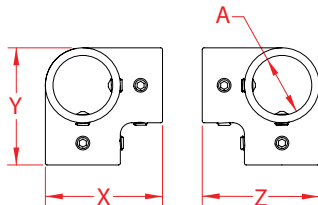

# RAIL CORNER, 3-WAY

### 316 STAINLESS STEEL

Import

Precision  
Cast

ITEM	A (size)	X (height)	Y (length)	Z (width)	WT (lb)	PACKAGING TYPE	EACH (qty)	INNER (qty)	CARTON (qty)	UPC
S3666-0000	7/8"	2.17"	2.17"	2.17"	0.43	POLYBAG	1	1	50	791506056867
S3666-0001	1"	2.28"	2.28"	2.28"	0.55	POLYBAG	1	1	50	791506056874

**NOTE:**

**SOLD INDIVIDUALLY, WITH SET SCREWS. USE 1/8" ALLEN KEY.**

**ALL DIMENSIONS ARE NOMINAL (+/- 3%) AND ARE SUBJECT TO CHANGE WITHOUT NOTICE.**